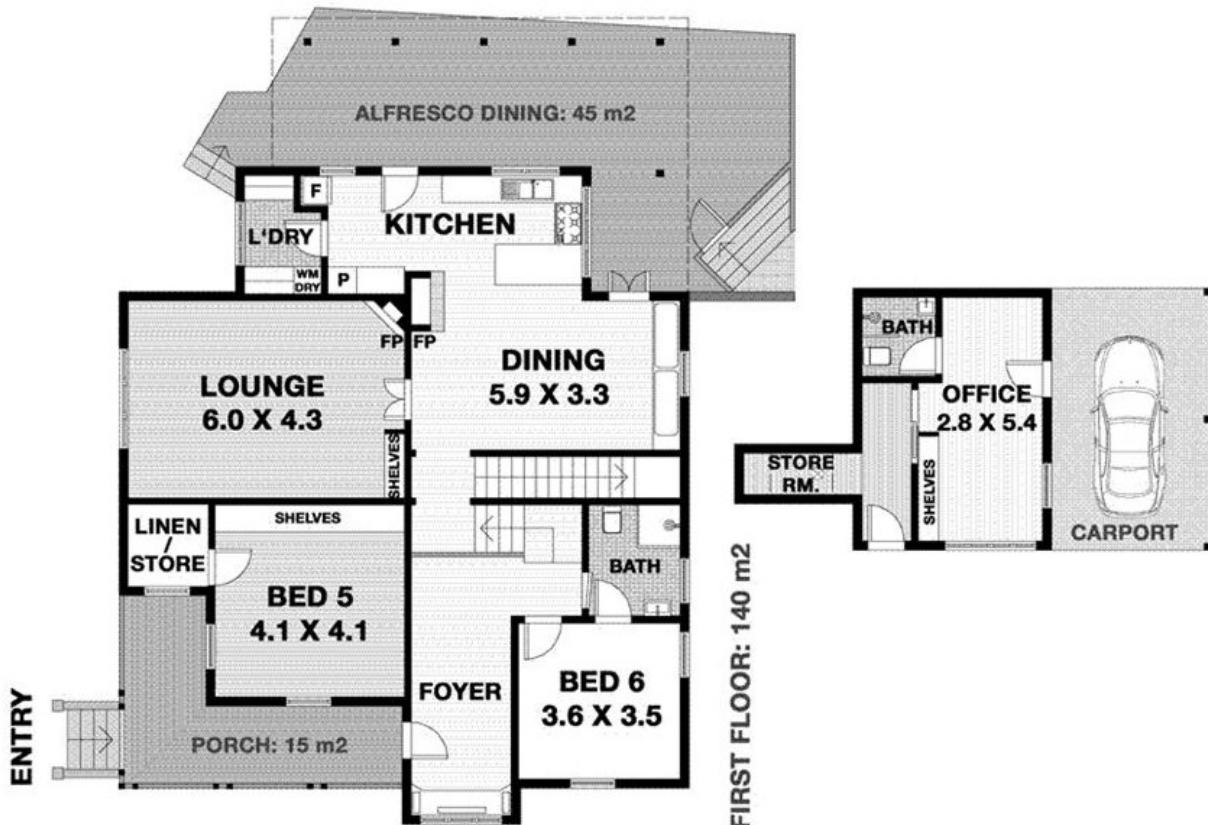

unique
ESTATES

RESIDENCE
INT. AREA:
290 m²

SECOND FLOOR: 125 m²

PRIORITY PLANS: © 2012 - 02 66879941 - P.O. Box 99 Ballina NSW 2478

FIRST FLOOR: 140 m²

GROUND FLOOR: 25 m²